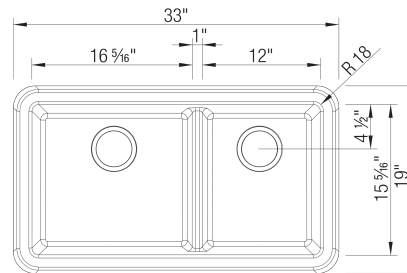

Sink Specifications

Color	SKU
Anthracite	402322
Café	402323
Metallic Gray	402325
White	402324
Cinder	402326
Truffle	402329
Concrete Gray	402330
Biscuit	402328
Coal Black	402525

Design and Planning Tips

- Min cabinet size: 36 in
- Bowl depth: 9-1/4" in
- Rim height: 10 in

What is included:
Installation instructions
Cabinet template
Limited Lifetime Warranty

Apron front installation only
Minimum cabinet size: 36"
Cut-out Dimensions: custom installation. Use sink as template

Left Sink Bowl Dimensions:
Sink Bowl Length (left-to-right): 16.31"
Sink Bowl Width (front-to-back): 15.31"
Sink Bowl Depth: 9.25"
Right Sink Bowl Dimensions:
Sink Bowl Length (left-to-right): 12"
Sink Bowl Width (front-to-back): 15.31"
Sink Bowl Depth: 9.25"
Apron Front Depth: 10"
Low Divide Height: 5.5"

Drain hole compatible with 3.5" strainers or waste flanges
To protect from damage, this model must be shipped on a pallet. (Cannot be shipped UPS)

Codes/Standards: CSA B45.8-18/IAPMO Z403-2018

Optional Accessories

3-in-1 Basket Strainer	441231
Sink Grid	237525
Floating Sink Grid	233530
Beech Cutting Board	235010

IKON 33 1³/₄ LOW DIVIDE SILGRANIT

Warranty

BLANCO offers a limited lifetime warranty on all sinks and faucets, as well as a one-year warranty on all custom accessories.

Code/Standards Compliance

BLANCO sinks and faucets are third-party tested and certified to standards and listed by applicable certification bodies. For more information on individual product listings, contact our office or listing organization.