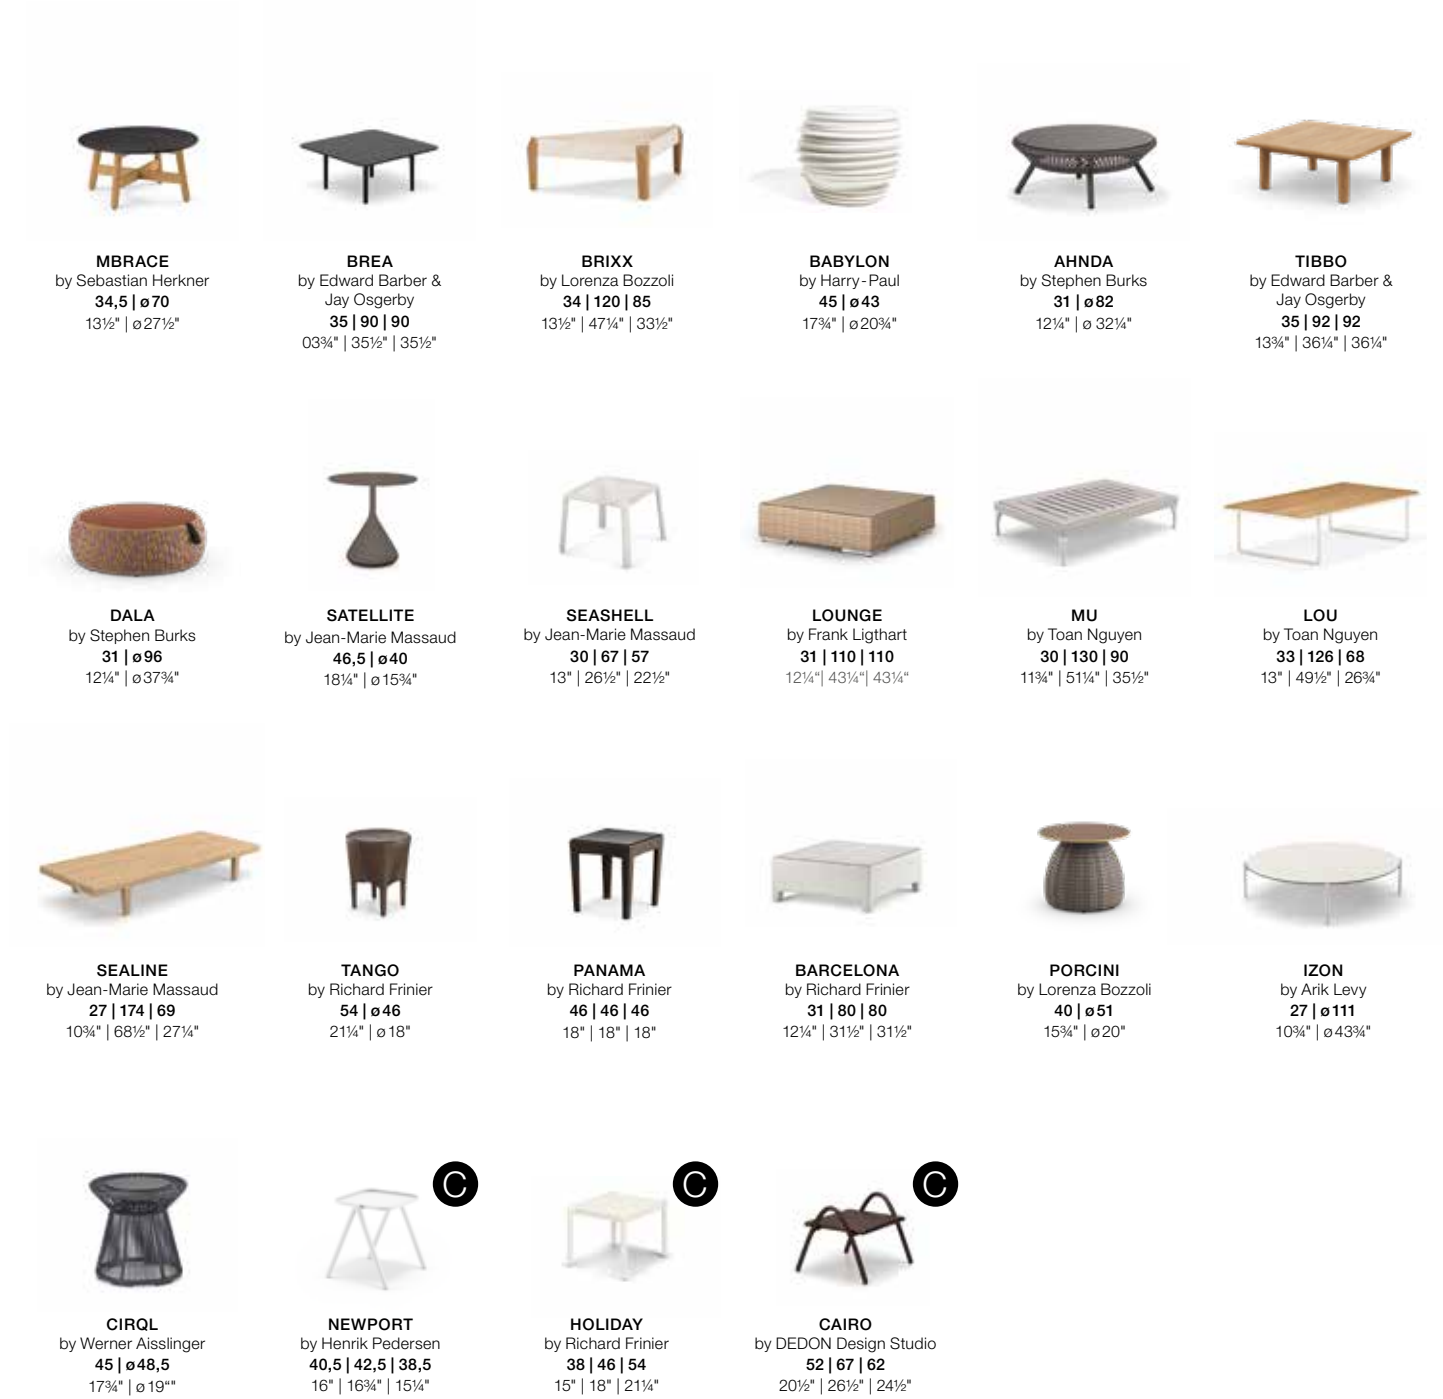

DINING CHAIRS

TABLES

SIDE TABLES

LOUNGING

LOUNGE CHAIRS

BEACH CHAIRS

ICONIC PIECES

LIGHTING ACCESSORIES

ACCESSORIES

All measurements are in centimeters and inches – stating height/width/depth or height/diameters.

All products intended for contract use are marked with a contract icon .

Further table sizes available.