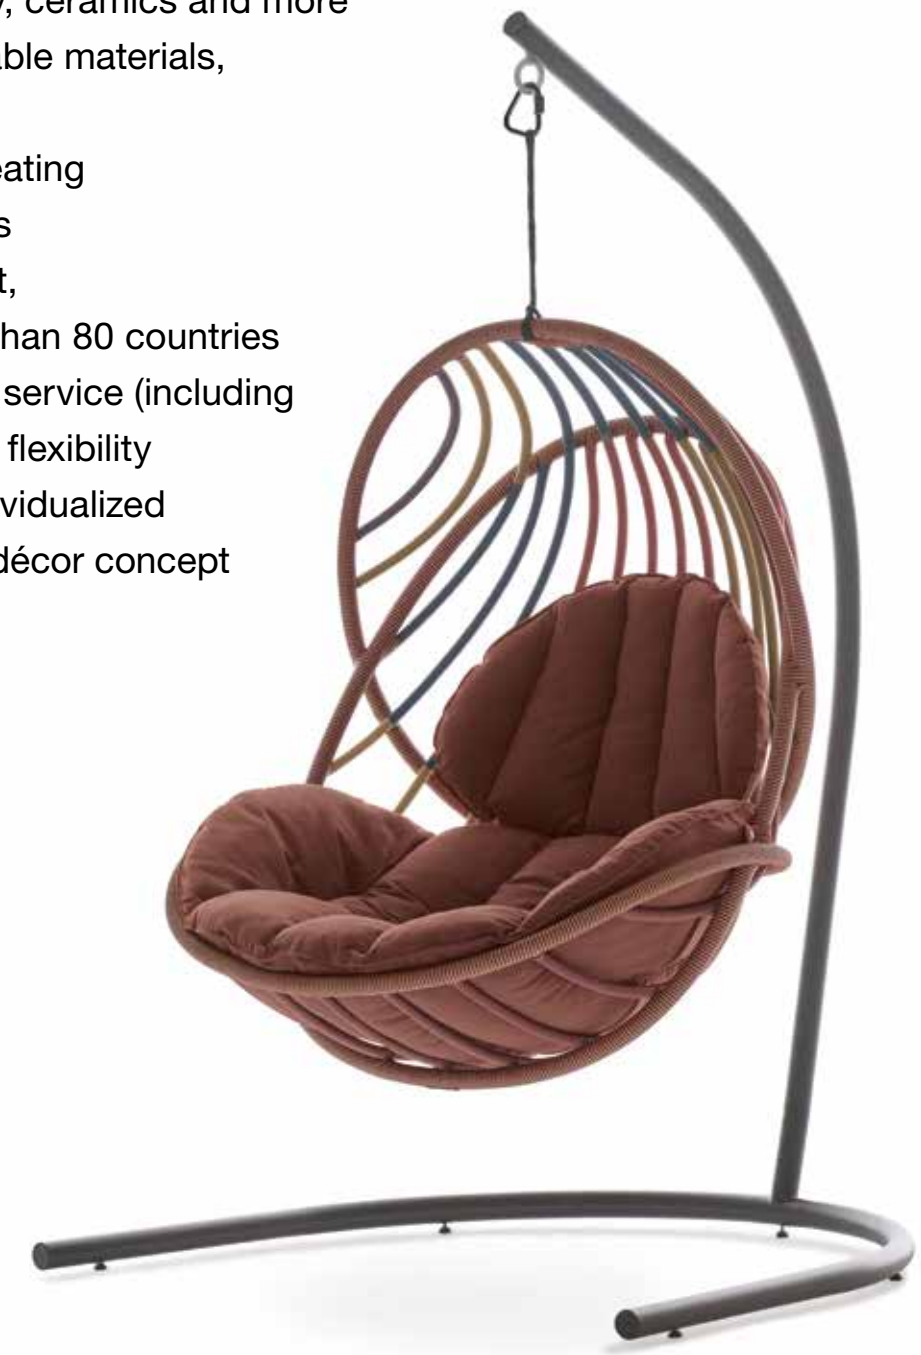

All products intended for contract use are marked with a contract icon . SEALINE is available with DEDON EcoCycle Fiber .

BEST REASONS FOR CHOOSING DEDON

- Production of fiber and handwoven furniture in own facilities
- World's best fiber, unrivaled for durability or aesthetics
- The right materials for every outdoor setting, including teak, upholstery, ceramics and more
- Recyclable fiber, sustainable materials, eco-friendly production
- World's top designers creating award-winning collections
- Global reach and mindset, with distribution in more than 80 countries
- Professional support, full service (including CAD-files) and maximum flexibility
- Fully customized and individualized solutions to support any décor concept