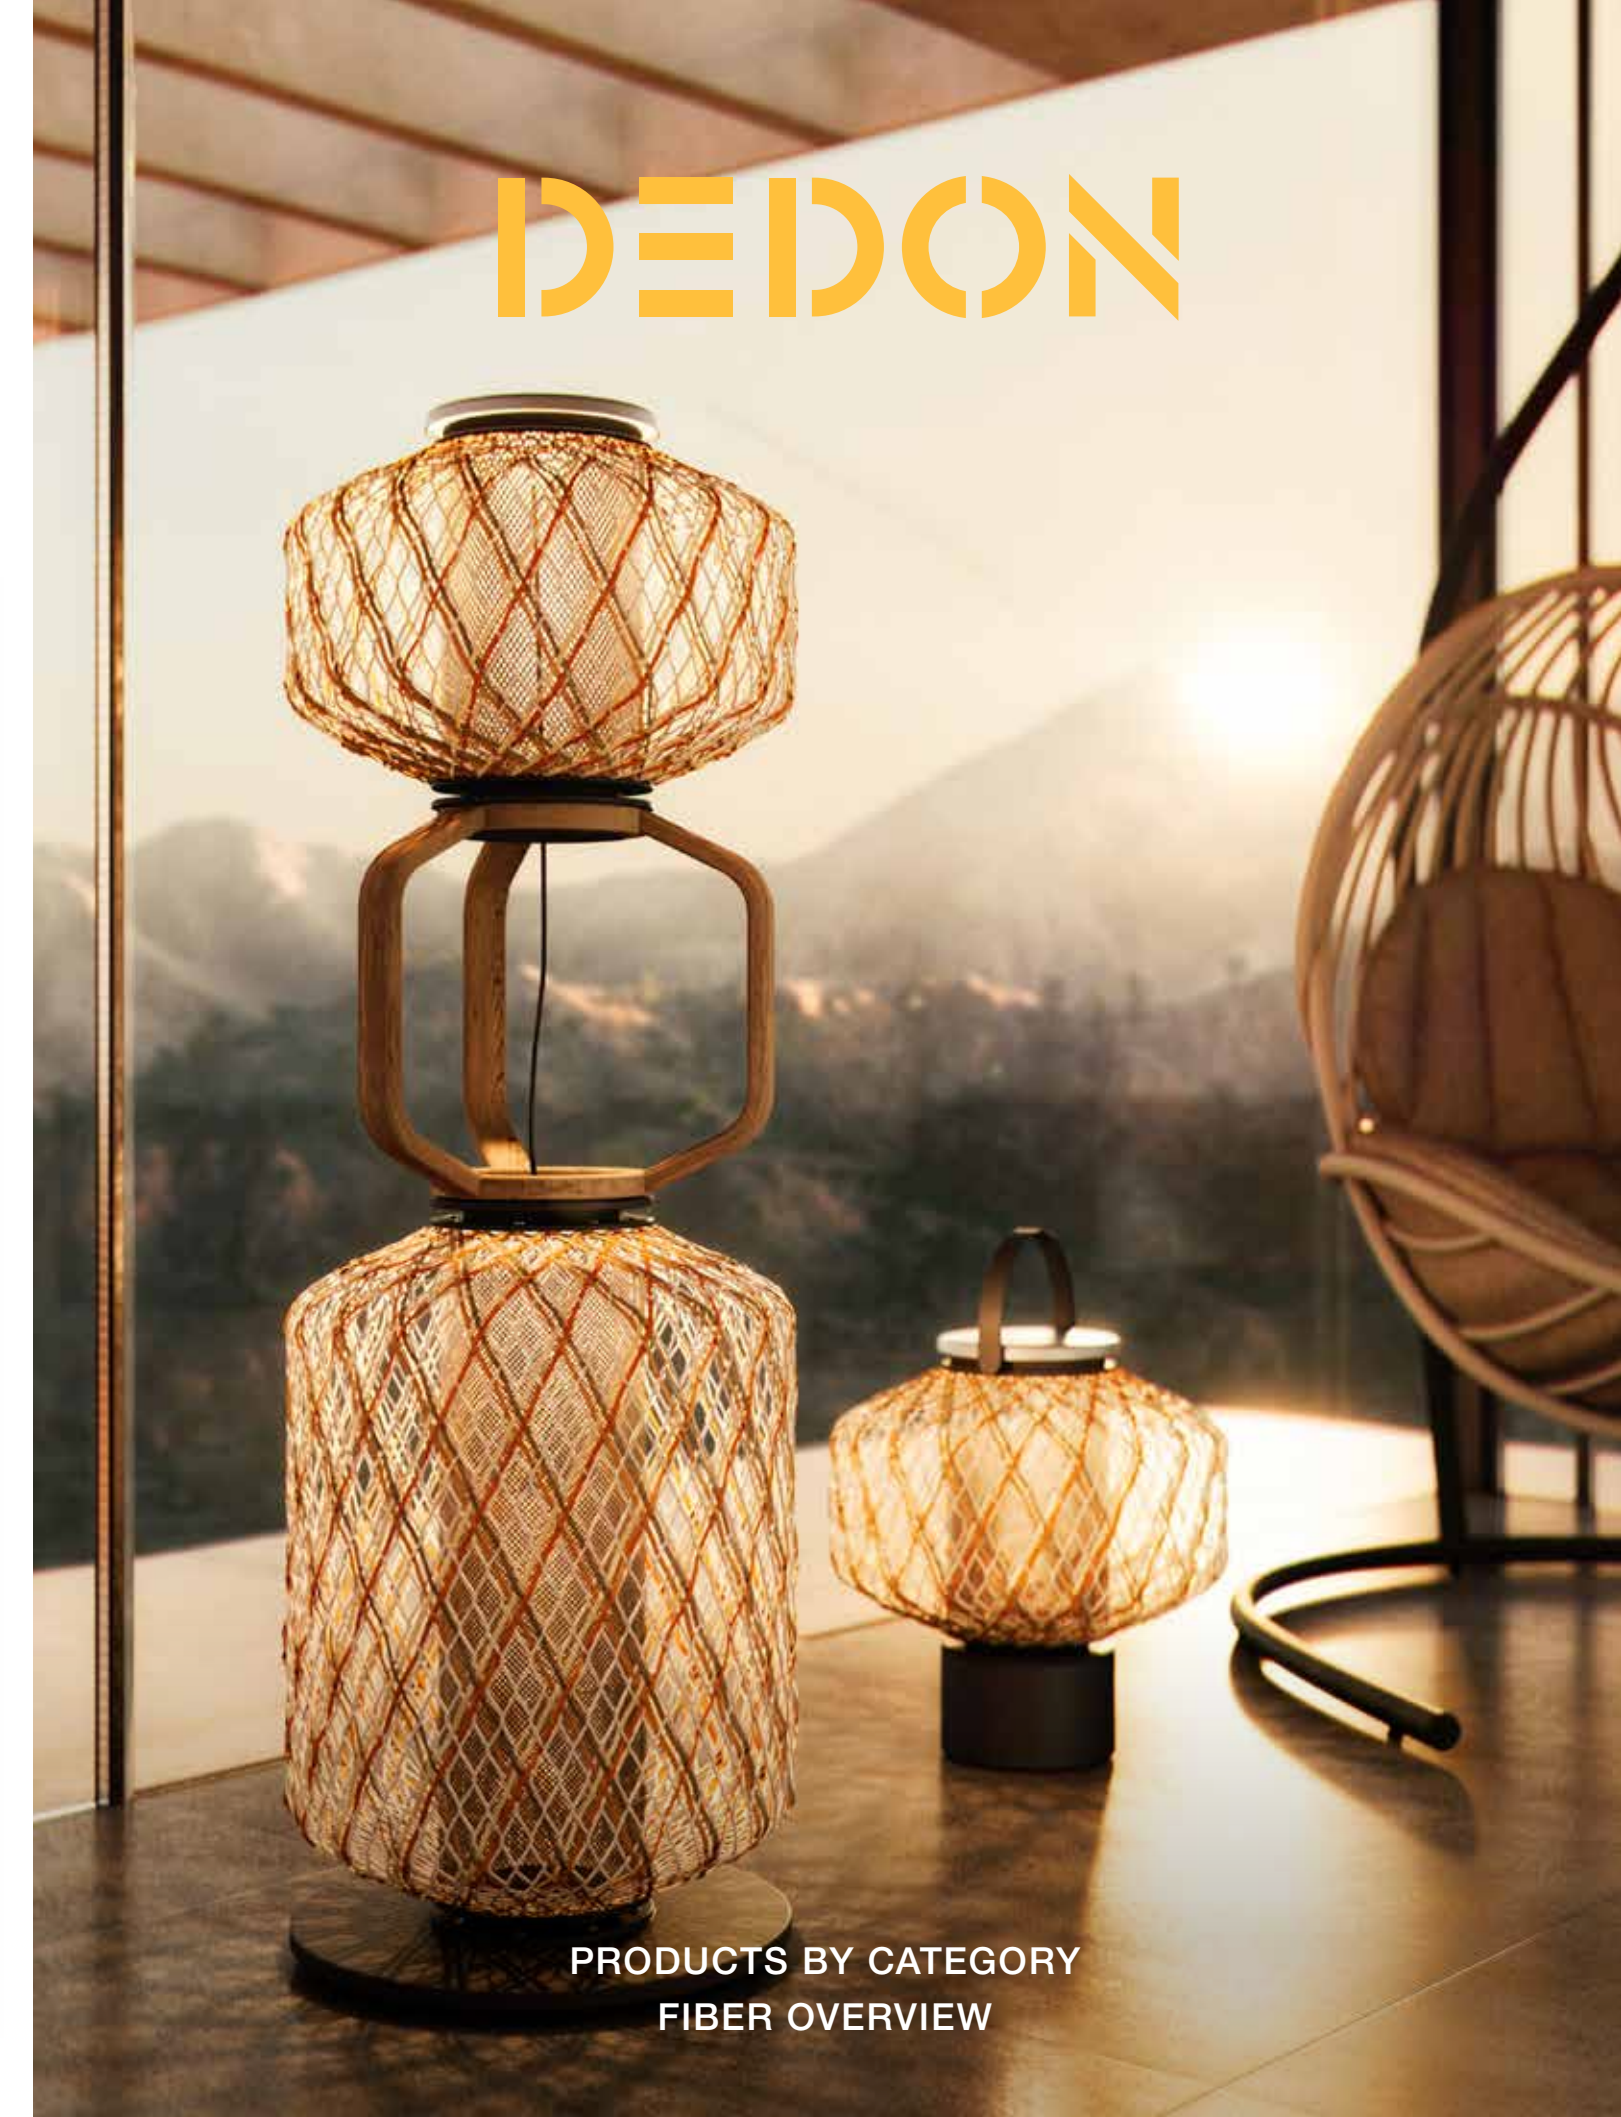

DEDON

PRODUCTS BY CATEGORY
FIBER OVERVIEW

DALA COLOR WORLDS

rioja	ubud	cuba	ibiza	bahamas

COMBINE, COMPLEMENT AND COORDINATE COLORS WITH EASE

In regular workshops with world-renowned colorists, DEDON develops color worlds that coordinate beautifully across collections. Play with fiber, injection-molded polypropylene or rope from a variety of products, all in the same color tone, to create the desired ambience for any setting. Available in five sophisticated colorways, from the natural white of Ibiza to the rich warmth of Rioja, the award-winning DALA collection by Stephen Burks encapsulates the concept, offering endless opportunities to combine with other products across the DEDON portfolio.